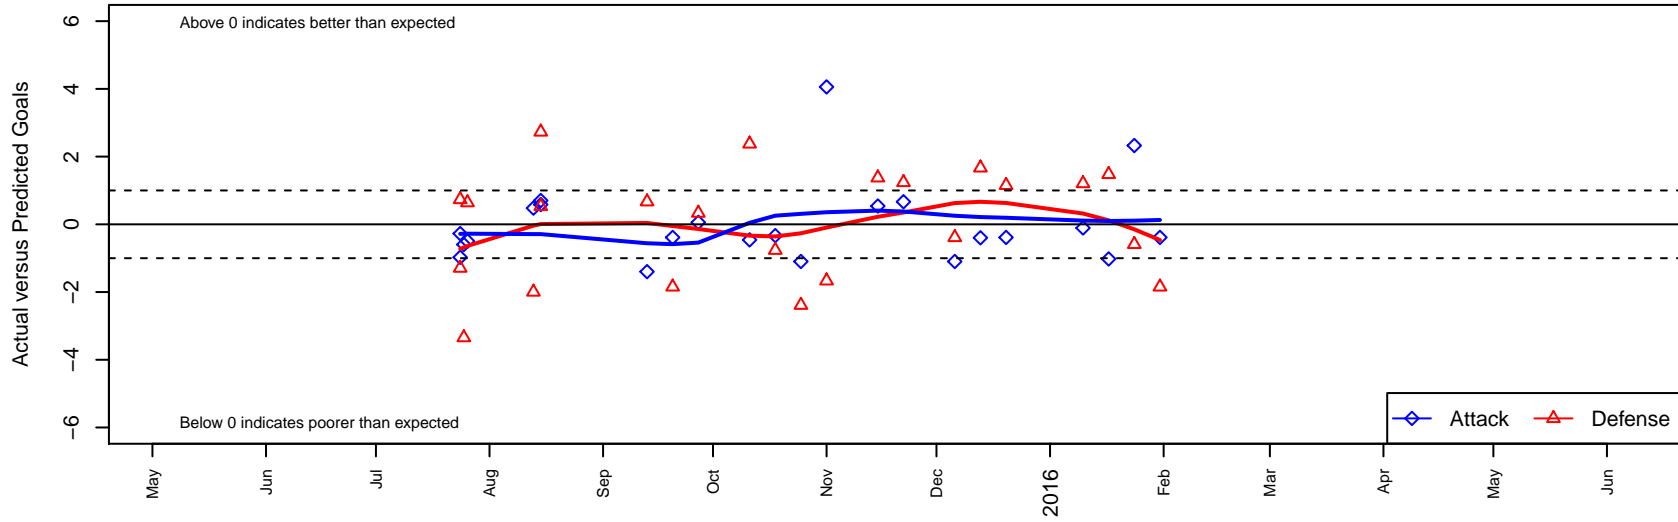

Lake Hills Flash B98

Lake Hills SC
Bellevue, WA
B98 total strength=1425
attack=10.66 defense=7.16
fall league = NPSL Div 1 U17

alt names used:
LAKE HILLS FLASH ()
2015 Lake Hills Flash B98

Venues played:
2015 Crossfire Select BU17-18 Silver
2015 Bigfoot Gold U17
2015 NPSL Division 1 U17
2015 Founders Cup B98

Lake Hills Flash B98
Dots are actual minus expected GF (blue circles) and GA (red triangles).
Blue line is smoothed change in attack strength. Red is smoothed change in defense strength.

**attack and defense variance (black dot)
relative to other teams
and top 10 in region**