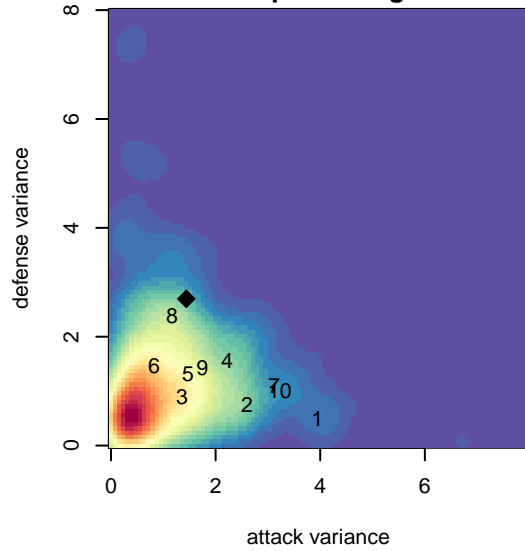

Lake Hills Flash B98

Lake Hills SC
Bellevue, WA
B98 total strength=1425
attack=10.66 defense=7.16
fall league = NPSL Div 1 U17

alt names used:
LAKE HILLS FLASH ()
2015 Lake Hills Flash B98

Venues played:
2015 Crossfire Select BU17-18 Silver
2015 Bigfoot Gold U17
2015 NPSL Division 1 U17
2015 Founders Cup B98

Lake Hills Flash B98
Dots are actual minus expected GF (blue circles) and GA (red triangles).
Blue line is smoothed change in attack strength. Red is smoothed change in defense strength.

**attack and defense variance (black dot)
relative to other teams
and top 10 in region**