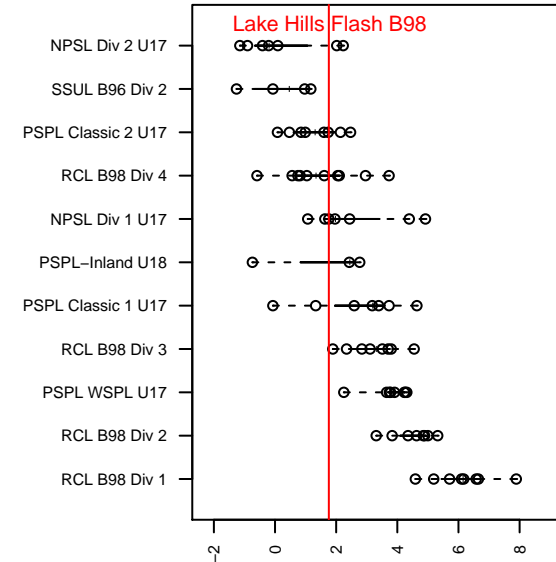

**attack and defense rating
relative to others at age
and all opponents in last 13 months**